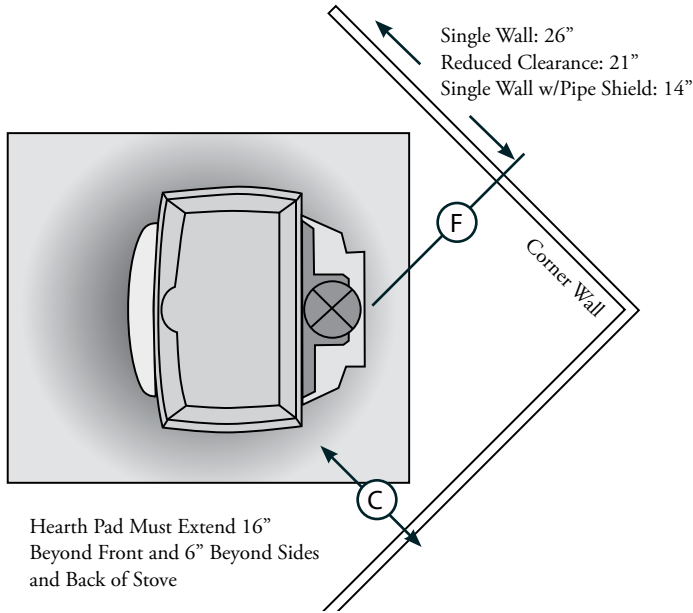

Easy Glide Ashpan

Our user-friendly ash pan has the most sophisticated ash removal system ever offered on a wood stove. It glides on ball bearings and has a handle for easy lifting.

You can quickly and safely empty the ashes. Our system requires no awkward or uncomfortable bending or stooping and results in clean, faster and more efficient ash removal.

Straight Installation (Top Vent)

Hearth Pad Must Extend 16" Beyond Front and 6" Beyond Sides and Back of Stove

Minimum Hearth Pad Dimensions

39 1/4" wide x 45" deep

Clearances To Combustibles

	Single Wall Connector	Single Wall Connector w/Pipe Shield	Reduced Clearance Double Wall Connector
A = Sidewall to Stove	18"	18"	18"
B = Backwall to Stove	27 1/4"	17 1/4"	20 3/4"
C = Corner Wall to Stove	19"	14"	14"
D = Pipe to Sidewall	28 3/4"	28 3/4"	28 1/4"
E = Pipe to Backwall	21"	11"	14"
F = Pipe to Corner Wall	23"	18"	17 1/2"