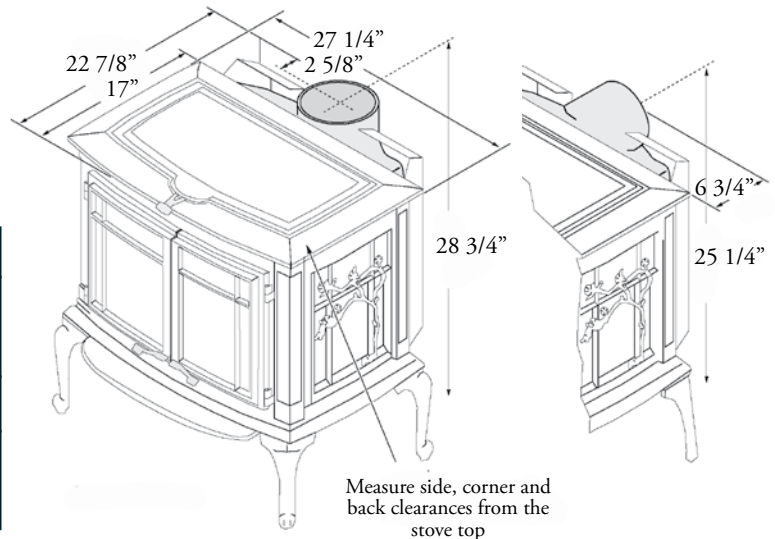

Straight Installation (Top Vent)

Hearth Pad Must Extend 16" Beyond Front and 6" Beyond Sides and Back of Stove

Minimum Hearth Pad Dimensions

39 1/4" wide x 45" deep

Clearances To Combustibles

	Single Wall Connector	Single Wall Connector w/Pipe Shield	Reduced Clearance Double Wall Connector
A = Sidewall to Stove	18"	18"	18"
B = Backwall to Stove	27 1/4"	17 1/4"	20 3/4"
C = Corner Wall to Stove	19"	14"	14"
D = Pipe to Sidewall	28 3/4"	28 3/4"	28 1/4"
E = Pipe to Backwall	21"	11"	14"
F = Pipe to Corner Wall	23"	18"	17 1/2"