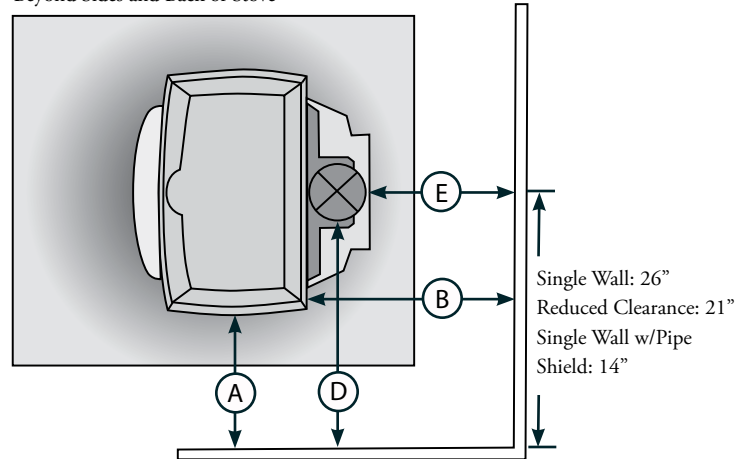

Straight Installation (Top Vent)

Hearth Pad Must Extend 16" Beyond Front and 6" Beyond Sides and Back of Stove

Minimum Hearth Pad Dimensions

39 1/4" wide x 45" deep

Clearances To Combustibles

	Single Wall Connector	Single Wall Connector w/Pipe Shield	Reduced Clearance Double Wall Connector
A = Sidewall to Stove	18"	18"	18"
B = Backwall to Stove	27 1/4"	17 1/4"	20 3/4"
C = Corner Wall to Stove	19"	14"	14"
D = Pipe to Sidewall	28 3/4"	28 3/4"	28 1/4"
E = Pipe to Backwall	21"	11"	14"
F = Pipe to Corner Wall	23"	18"	17 1/2"